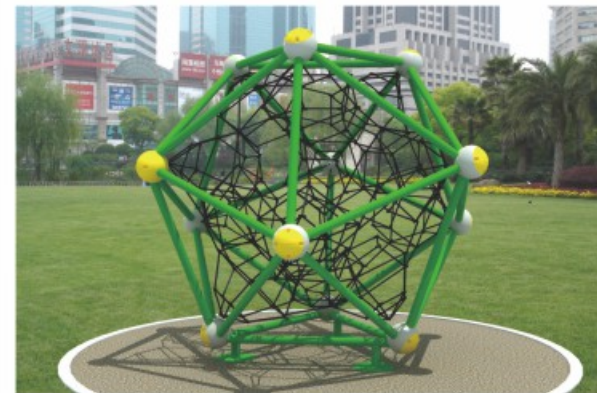

KL 198E

规格/size : 420×420×300cm
按客户场地要求设计定制
Design And Customize According
To Customer Site Requirements