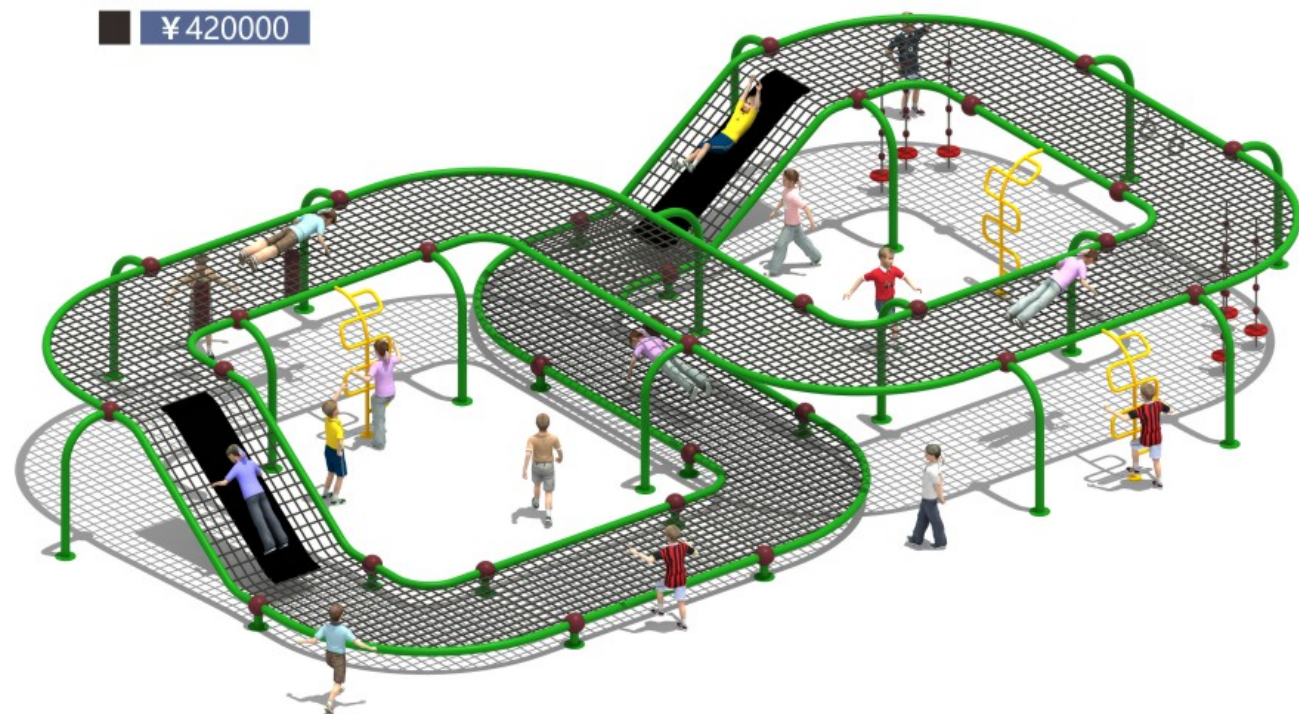

KL 200E

规格/size : 850×600×530cm
按客户场地要求设计定制
Design And Customize According
To Customer Site Requirements

12501

规格/Size: 800×800×180cm

¥420000

爬网系列

Crawling Series

12502