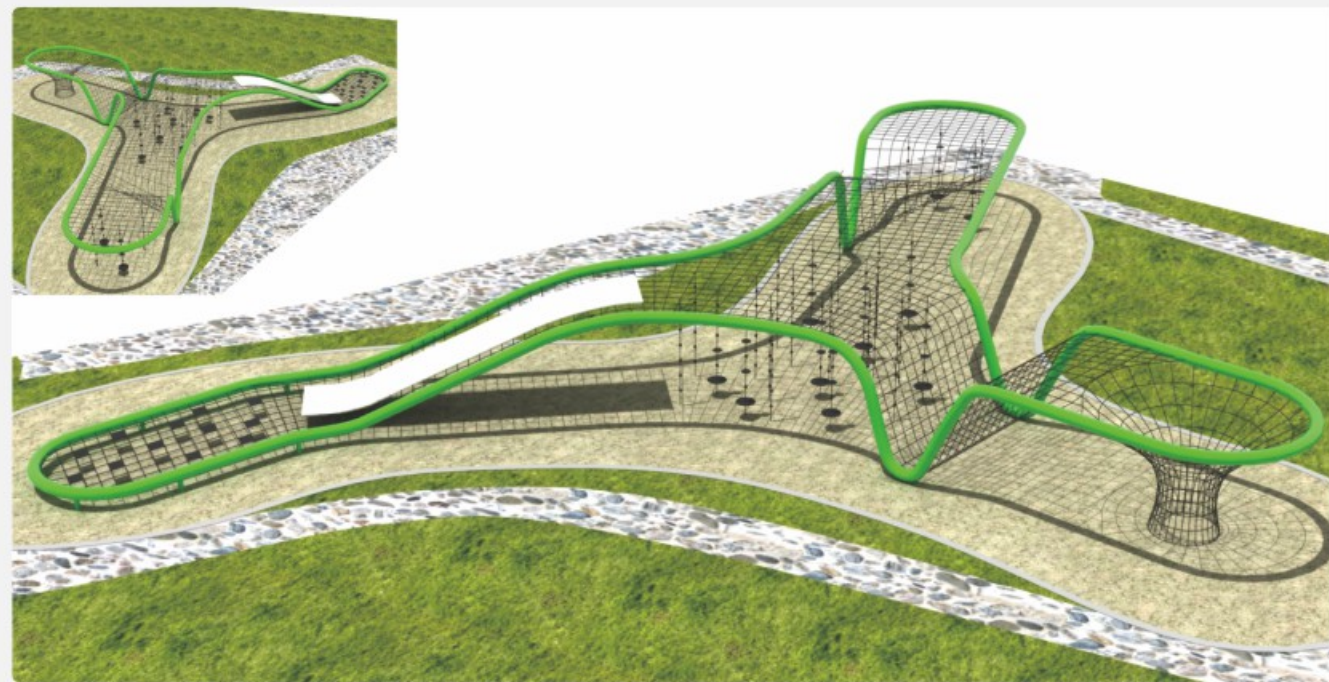

CL-13805 爬网

规格/400 × 400 × 180cm _____ Size
价格/368000RMB _____ Price

CL-13806 爬网

规格/718 × 718 × 450cm _____ Size
价格/428000RMB _____ Price

KL 195A

规格/size : 1920×770×220cm
按客户场地要求设计定制
Design And Customize According
To Customer Site Requirements