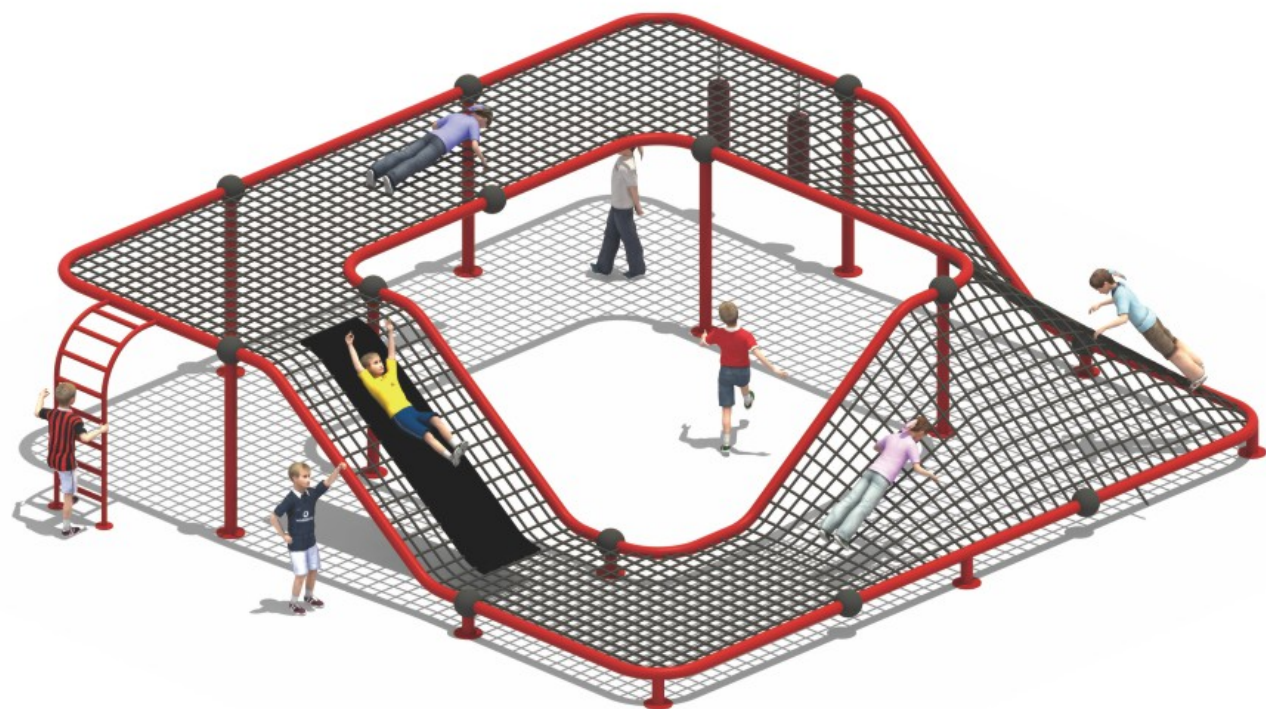

12501

规格/Size: 800×800×180cm

¥420000

爬网系列

Crawling Series

12502

¥860000

爬网系列

Crawling Series

12601

规格/Size: 2300×850×210cm

¥580000

爬网系列

Crawling Series

12602

规格/Size: 1800×400×180cm

¥380000

爬网系列

Crawling Series

12603

规格/Size: 1400×700×200cm

¥460000

爬网系列

Crawling Series