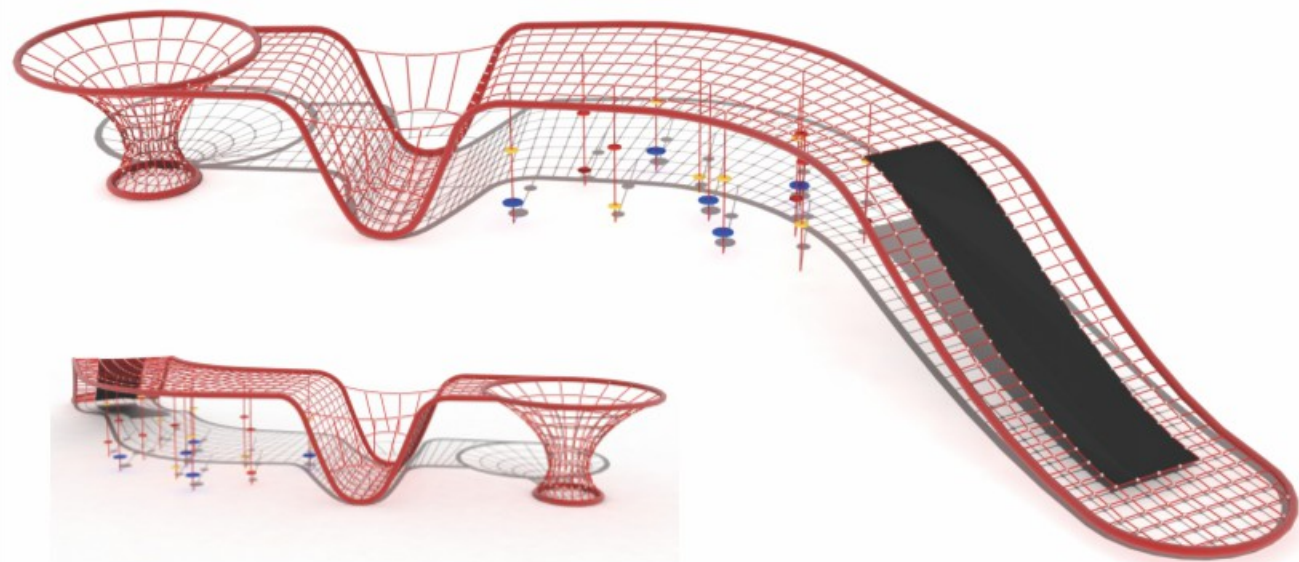

CL-13805 爬网

规格/400 × 400 × 180cm _____ Size
价格/368000RMB _____ Price

CL-13806 爬网

规格/718 × 718 × 450cm _____ Size
价格/428000RMB _____ Price

KL 195A

规格/size : 1920×770×220cm
按客户场地要求设计定制
Design And Customize According
To Customer Site Requirements