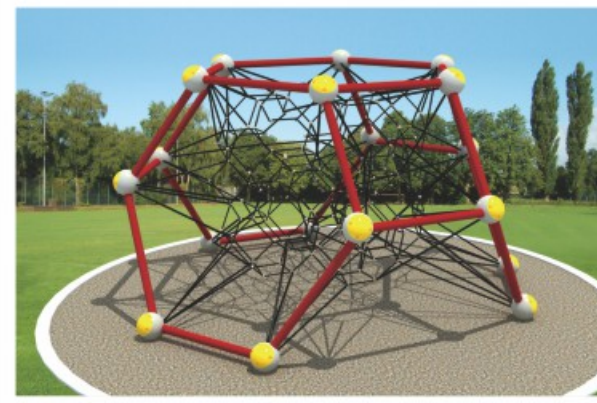

KL 198B

规格/size : 520×520×300cm
按客户场地要求设计定制
Design And Customize According
To Customer Site Requirements