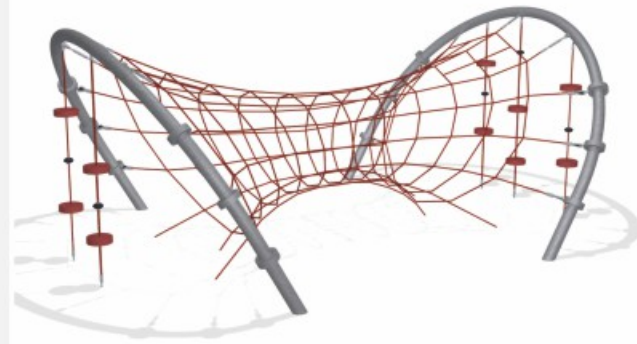

KL 197F

规格/size : 1440×127×280cm
按客户场地要求设计定制
Design And Customize According
To Customer Site Requirements